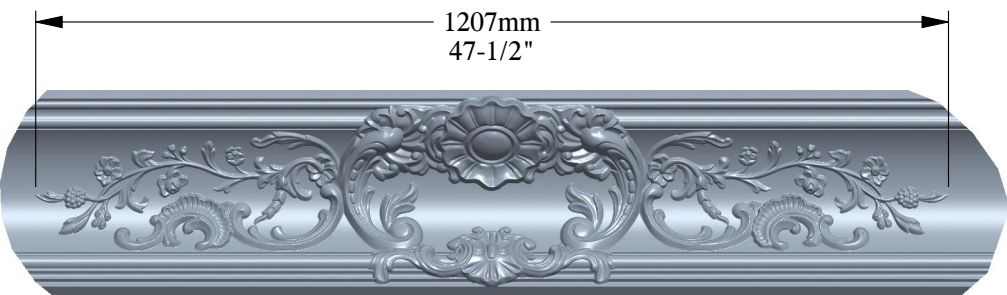

Please beware:
Product is visualized in this drawing without ornamentation

SCALE 1:10

ORAC[®]
 DECOR

Biekorfstraat 32
 8400 Oostende - Belgium
 Tel +32 (0)59 80 32 52
 www.oracdecor.com
 inforacdecor.com

Part name: C338A

Designed by: ORAC

Designed on: 19-Jan-2019

Unless otherwise specified: all dimensions are in millimeters and inches, scale 1:1, length 2 meters

All information in this document is Orac's exclusive property. It may in no case be reproduced, even partly, be communicated to a third party or used for any possible purpose without ORAC's express written permission. Further legal information can be found at <https://www.oracdecor.com/en/general-sales-conditions>