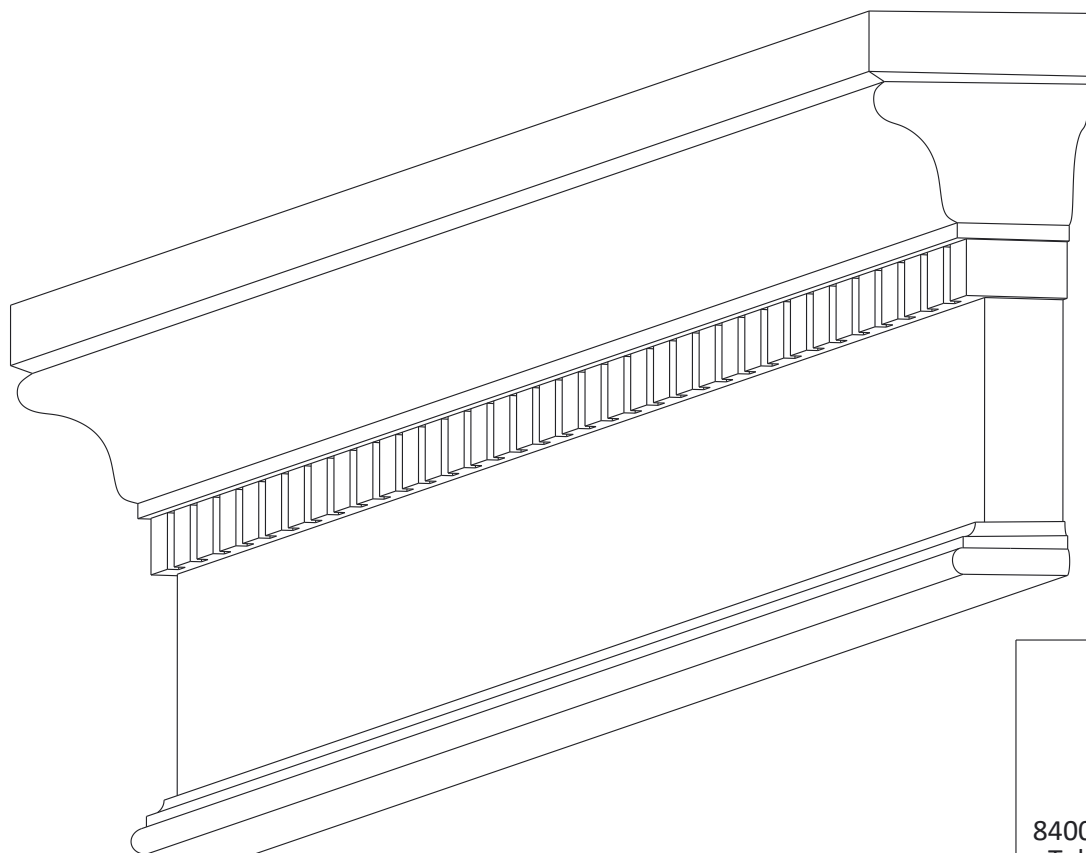

SCALE 1:5

SCALE 1:2

ORAC[®]
DECOR

Biekorfstraat 32
8400 Oostende - Belgium
Tel +32 (0)59 80 32 52
www.oracdecor.com
info@oracdecor.com

Part name: D401

Designed by: ORAC

Designed on: 01-Jan-1997

Version: 1.0

Unless otherwise specified: all dimensions are in millimeters and inches, scale 1:1, length 2 meters

All information in this document is Orac's exclusive property. It may in no case be reproduced, even partly, be communicated to a third party or used for any possible purpose without ORAC's express written permission. Further legal information can be found at <https://www.oracdecor.com/en/general-sales-conditions>