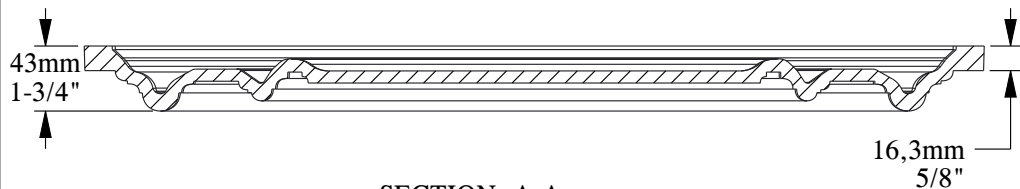

SCALE 1:5

SECTION A-A
SCALE 1:5

ORAC[®]
DECOR

Biekorfstraat 32
8400 Oostende - Belgium
Tel +32 (0)59 80 32 52
www.oracdecor.com
info@oracdecor.com

Part name: F30

Designed by: ORAC

Designed on: 29-Jul-2004

Unless otherwise specified: all dimensions are in millimeters and inches, scale 1:1, length 2 meters