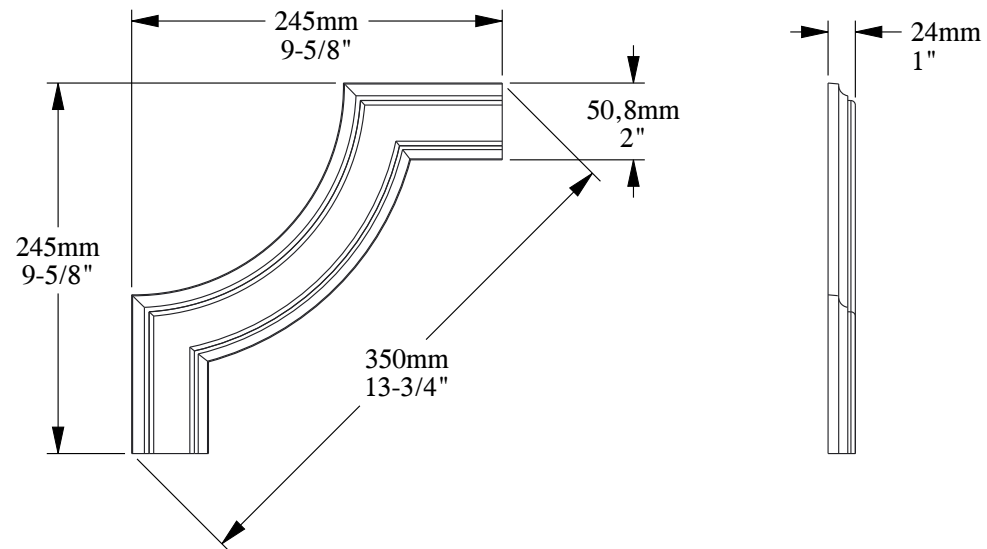

SCALE 1:2

SCALE 1:5

Please beware:
Product is visualized in this drawing without ornamentation

ORAC[®]
D E C O R

Biekorfstraat 32
8400 Oostende - Belgium
Tel +32 (0)59 80 32 52
www.oracdecor.com
inforacdecor.com

Part name: P101A

Designed by: ORAC

Designed on: 13-Apr-2005

Unless otherwise specified: all dimensions are in millimeters and inches, scale 1:1, length 2 meters

All information in this document is Orac's exclusive property. It may in no case be reproduced, even partly, be communicated to a third party or used for any possible purpose without ORAC's express written permission. Further legal information can be found at <https://www.oracdecor.com/en/general-sales-conditions>