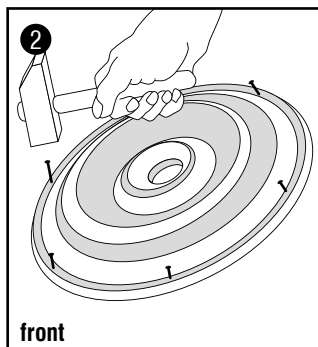

$\emptyset > 65\text{cm}$

Use DecoFix Power plus nails (if possible) | Gebruik DecoFix Power en (indien mogelijk) spijkers bijkomend bij de lijm | Utilisez DecoFix Power et (si possible) aussi des clous en plus de la colle | Verwenden Sie DecoFix Power e, (wenn möglich) zusätzliche Nägel | Use DecoFix Power y si es posible también clavos | Utilizzare DecoFix Power e, se possibile, anche i chiodi | Используйте клей DecoFix Power и (если возможно) гвоздики для дополнительной фиксации молдингов

FINISH | AFWERKING | FINITION | AUSFÜHRUNG | ACABADO | FINITURA | ОТДЕЛКА