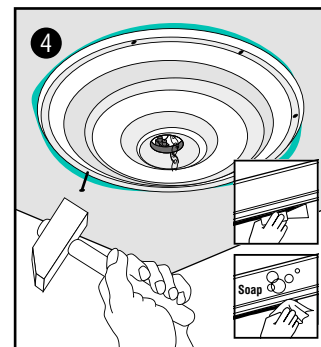

$\emptyset > 65\text{cm}$

Use DecoFix Power plus nails (if possible) | Gebruik DecoFix Power en (indien mogelijk) spijkers bijkomend bij de lijm | Utilisez DecoFix Power et (si possible) aussi des clous en plus de la colle | Verwenden Sie DecoFix Power e, (wenn möglich) zusätzliche Nägel | Use DecoFix Power y si es posible también clavos | Utilizzare DecoFix Power e, se possibile, anche i chiodi | Используйте клей DecoFix Power и (если возможно) гвоздики для дополнительной фиксации молдингов

FINISH | AFWERKING | FINITION | AUSFÜHRUNG | ACABADO | FINITURA | ОТДЕЛКА