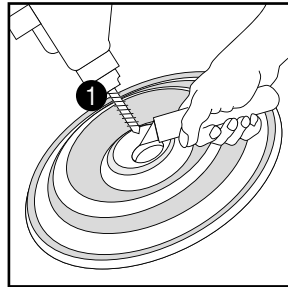

3

Go!

INSTALLATION

INSTALLATION INSTRUCTIONS CEILING ROSES

ONLY FULL GUARANTEE WITH DECOFIX

VOLLEDIGE GARANTIE ENKEL BIJ GEBRUIK VAN DECOFIX
GARANTIE TOTALE UNIQUEMENT AVEC COLLE DECOFIX
VOLLSTÄNDIGE GARANTIE NUR BEI DER VERWENDUNG VON DECOFIX
GARANTÍA COMPLETA SÓLO SI SE UTILIZA DECOFIX
GARANZIA COMPLETA SOLO CON DECOFIX
ГАРАНТИЯ НА ПРОДУКЦИЮ ДЕЙСТВУЕТ ТОЛЬКО ПРИ ИСПОЛЬЗОВАНИИ КЛЕЯ DECOFIX