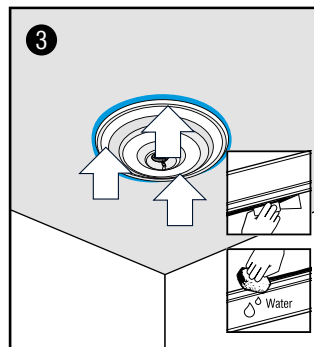

$\emptyset < 65\text{cm}$