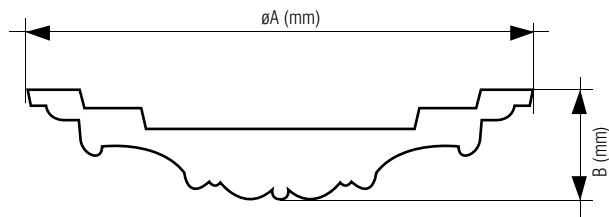

3

Go!

INSTALLATION

INSTALLATION INSTRUCTIONS CEILING ROSES

ONLY FULL GUARANTEE WITH DECOFIX

VOLLEDIGE GARANTIE ENKEL BIJ GEBRUIK VAN DECOFIX
GARANTIE TOTALE UNIQUEMENT AVEC COLLE DECOFIX
VOLLSTÄNDIGE GARANTIE NUR BEI DER VERWENDUNG VON DECOFIX
GARANTÍA COMPLETA SÓLO SI SE UTILIZA DECOFIX
GARANZIA COMPLETA SOLO CON DECOFIX
ГАРАНТИЯ НА ПРОДУКЦИЮ ДЕЙСТВУЕТ ТОЛЬКО ПРИ ИСПОЛЬЗОВАНИИ КЛЕЯ DECOFIX