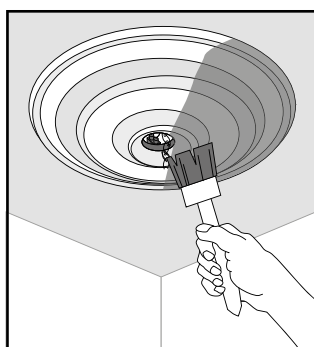

ORAC
DECOR

www.oracdecor.com