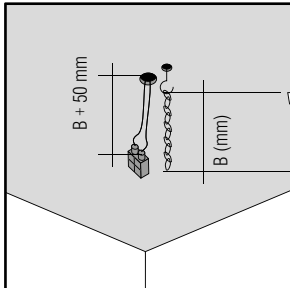

3

Go!

INSTALLATION

INSTALLATION INSTRUCTIONS CEILING ROSES

ONLY FULL GUARANTEE WITH DECOFIX

VOLLEDIGE GARANTIE ENKEL BIJ GEBRUIK VAN DECOFIX
GARANTIE TOTALE UNIQUEMENT AVEC COLLE DECOFIX
VOLLSTÄNDIGE GARANTIE NUR BEI DER VERWENDUNG VON DECOFIX
GARANTÍA COMPLETA SÓLO SI SE UTILIZA DECOFIX
GARANZIA COMPLETA SOLO CON DECOFIX
ГАРАНТИЯ НА ПРОДУКЦИЮ ДЕЙСТВУЕТ ТОЛЬКО ПРИ ИСПОЛЬЗОВАНИИ КЛЕЯ DECOFIX