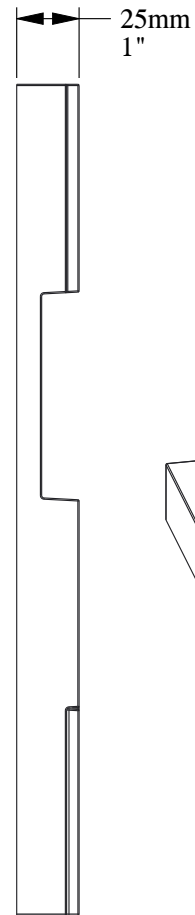

SCALE 33:100

SCALE 33:100

Installation area: 0,11m²

ORAC[®]
DECOR

Biekorfstraat 32
8400 Oostende - Belgium
Tel +32 (0)59 80 32 52
www.oracdecor.com
info@oracdecor.com

Part name: W103

Designed by: ORAC

Designed on: 08-Jun-2016

Unless otherwise specified: all dimensions are in millimeters and inches, scale 1:1, length 2 meters

All information in this document is Orac's exclusive property. It may in no case be reproduced, even partly, be communicated to a third party or used for any possible purpose without ORAC's express written permission. Further legal information can be found at <https://www.oracdecor.com/en/general-sales-conditions>